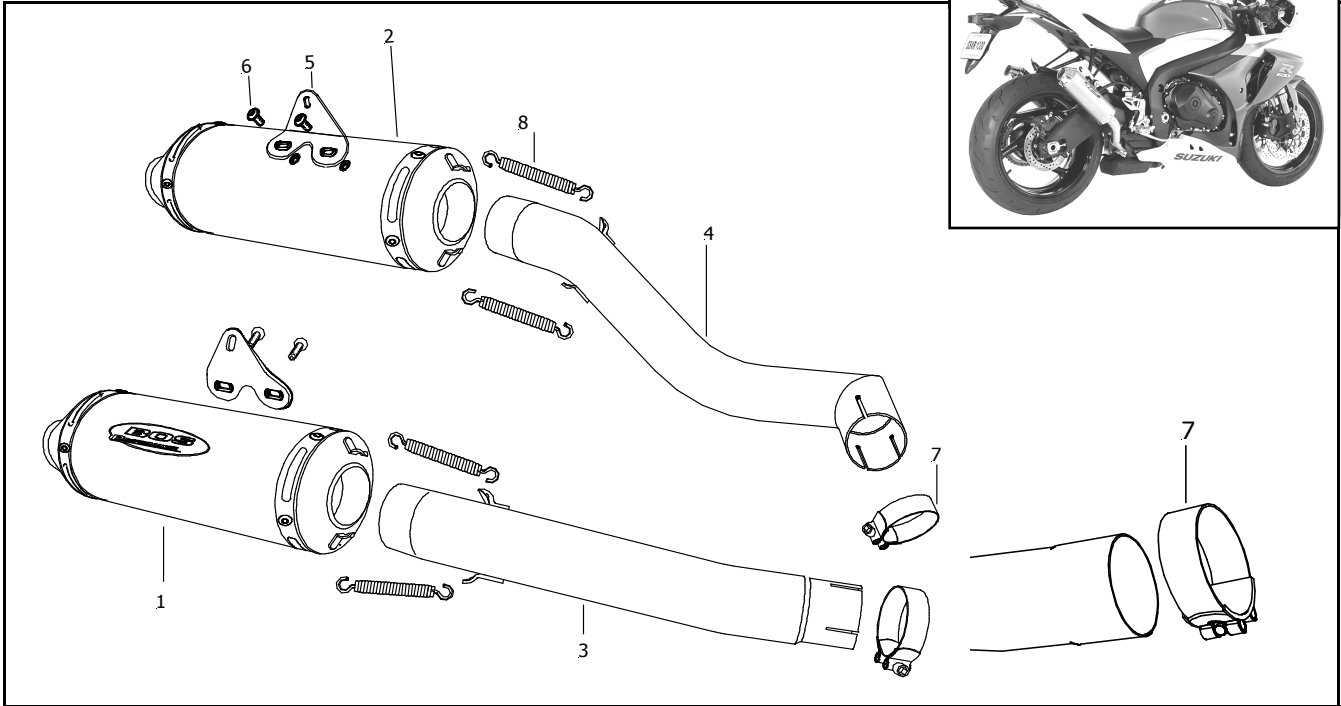

### GSXR 1000

Pos	Qty	Description	Part No.
1	1	Muffler carbon right	299909
1	1	Muffler stainless right	299911
2	1	Muffler carbon left	299910
2	1	Muffler stainless left	299912
3	1	Adapter right	298905
4	1	Adapter left	298906

Order number
0970510C - Carbon
0970510S - Stainless- shotblasted

Weight
Original: 6.1 kg
Bos: 3.8 kg

Mounting kit :		280905	
5	2	Mounting brackets	227059
6	4	Bolt M6X16	408078
7	2	Clamp 43/47	64558
8	4	Spring	405001