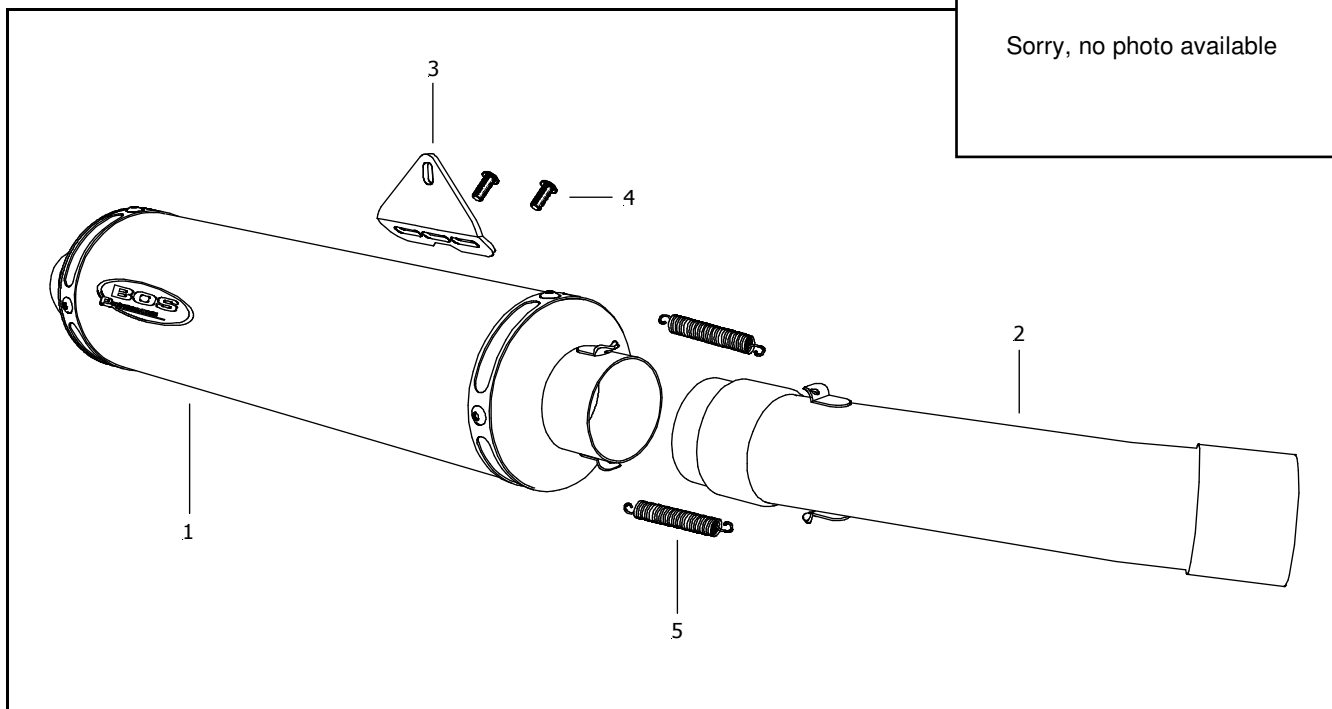

Sorry, no photo available

Pos	Qty	Description	Part No.
1	1	Muffler aluminium	299384
2	1	Adapter	298026
<b>Mounting kit :</b>			280103
3	1	Mounting bracket	227005
4	2	Bolt M6X16	408078
5	2	Spring	405001
6	1	Stand stop rubber	413001
7	1	Nut M8	408018
	1	Washer M8	408003

#### Order number

1300578A -Alu

#### Weight

Original: kg

Bos: kg