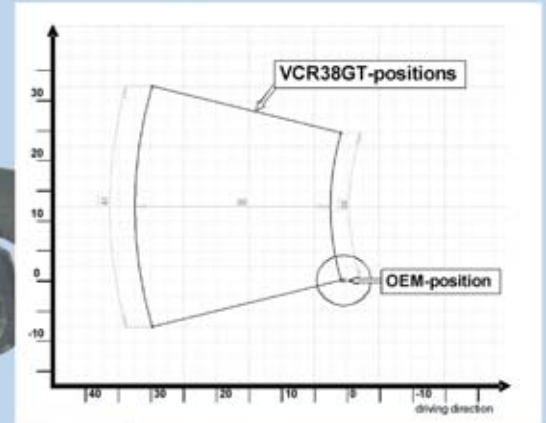

# vcr38.gt - KT01-\*

rearsets KTM

vers. 002 / 07

gilles.tooling

vcr38.gt.rearsets

\* B=black, GB=gold-black, G=gold;  
BG=black-gold

## vcr38gt.features

- continuously adjustable
- carbon heel protector
- no play, double ball-bearing gear and brake lever
- gear lever with rolling toe piece
- toepiece adjustable
- hard anodized color combinations
- TÜV-parts certificate
- reverse shifting not possible