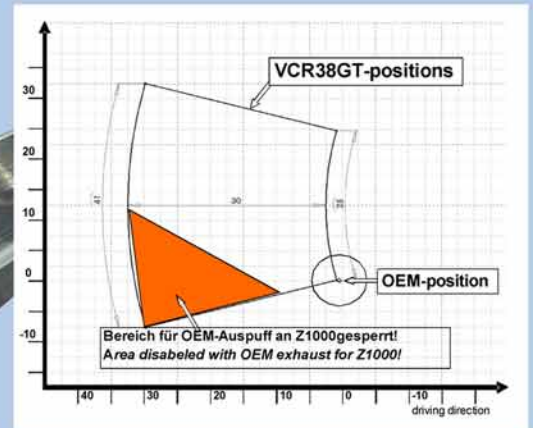

vcr38.gt - K02-*

rearsets kawasaki

vers. 002 / 07

gilles.tooling

vcr38gt.rearsets

* = G=gold, B=black, GB=gold-black, BG= black-gold

vcr38gt.features

- continuously adjustable
- carbon heel protector
- no play, double ball-bearing gear and brake lever
- gear lever with rolling toe piece
- adjustable toe piece
- hard anodized color combinations
- TÜV-parts certificate