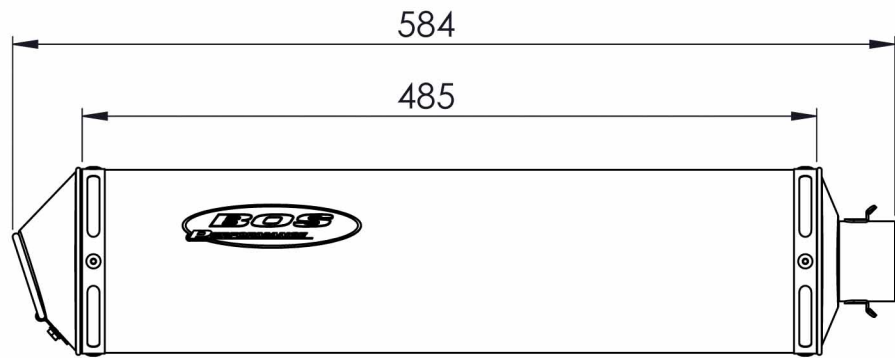

Ovale 110 GTS

Ovale 124x95

Mounting Muffler

Bracket

Specifications

Muffler number:
71210

Weight: 2,6 Kg.
Connection pipe: Ø51 / Ø54
Approval number: Type 260

DBeater