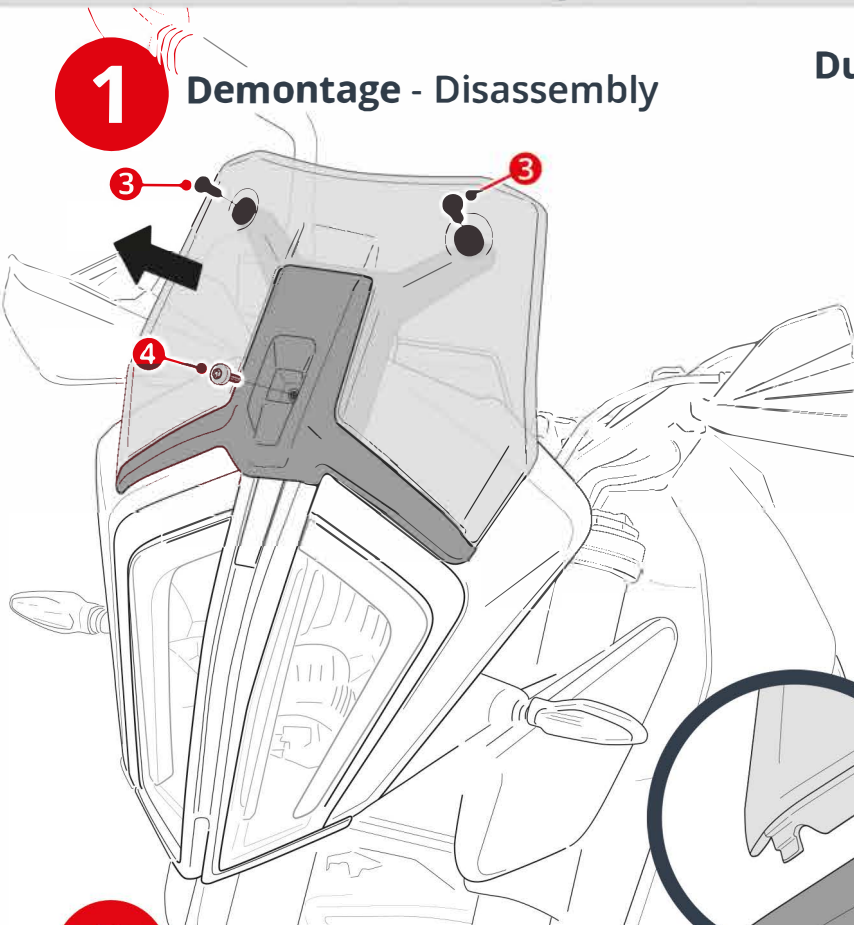

1 Demontage - Disassembly