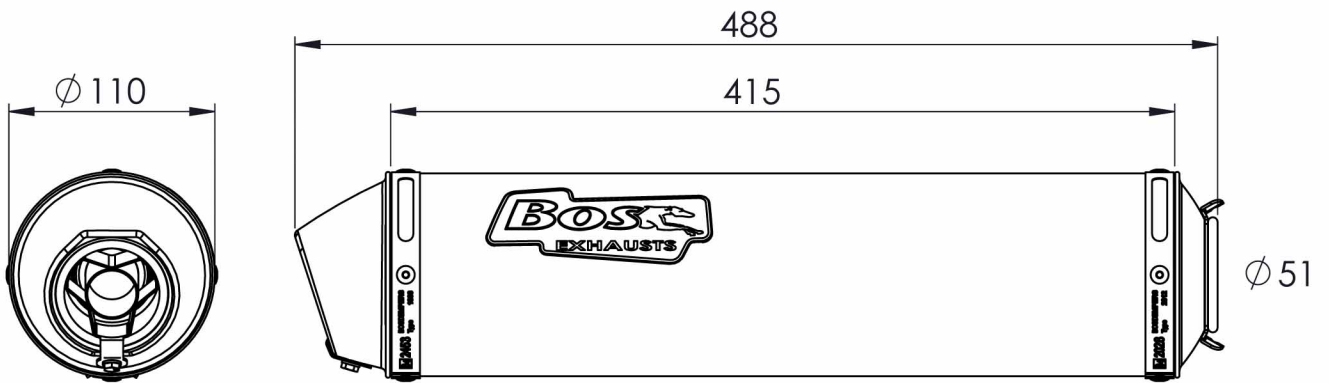

BosOriginal

Mounting Muffler

Clamp: 64737

Specifications

Muffler number: 71298

Weight: 2,2 Kg.

Connection pipe: $\varnothing 51$

Approval number: Type 1006