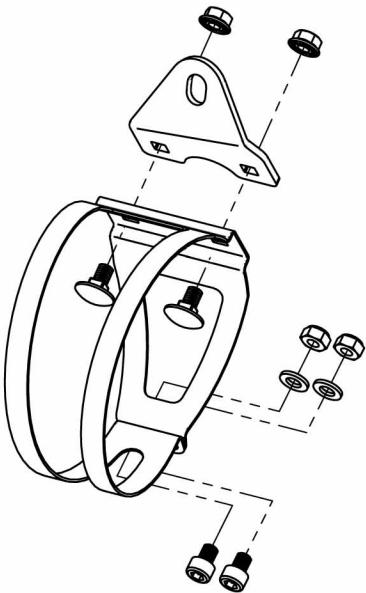

BosOriginal

Mounting Muffler

Clamp: 64737

Specifications

Muffler number: 71298

Weight: 2,2 Kg.

Connection pipe: $\varnothing 51$

Approval number: Type 1006