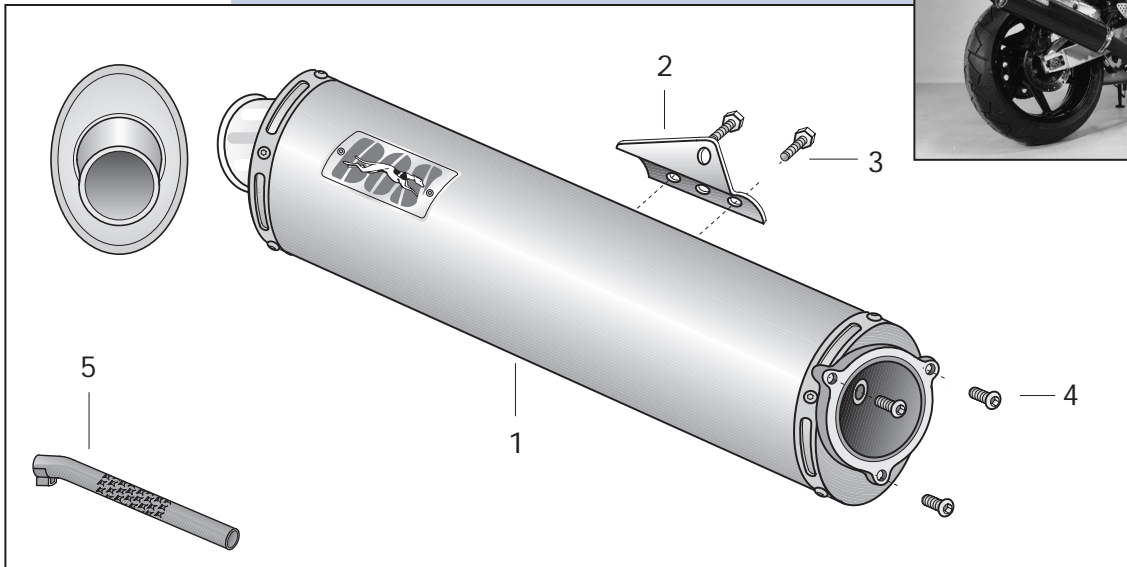

HONDA

CBR 900 R

SCREW-ON OVAL TILL 97

Motorcode
SC29
-97

PARTS

Pos	Qty	Description	Aluminium	Carbon	Titanium
1	1	Muffler sport	299052	299053	299033
	1	Muffler appr.	299178	299179	299180
2	1	Mounting bracket	227015	←	←
3	2	Bolt M6X20	408032	←	←
4	3	Bolt M8X16	408053	←	←
5	1	dB eater (sport)	241001	←	←

ORDER NUMBER

1310290A - Alu sport
1310290C - Carbon sport
1310290T - Titanium sport

1310290B - Alu approved
1310290D - Carbon approved
1310290U - Titanium approved

Weight original; 3,8 kg, Bos; 2,6 kg
Noiselevel at 5250 rpm of orig.; 91 db(a), Bos; 92-95 db(a)