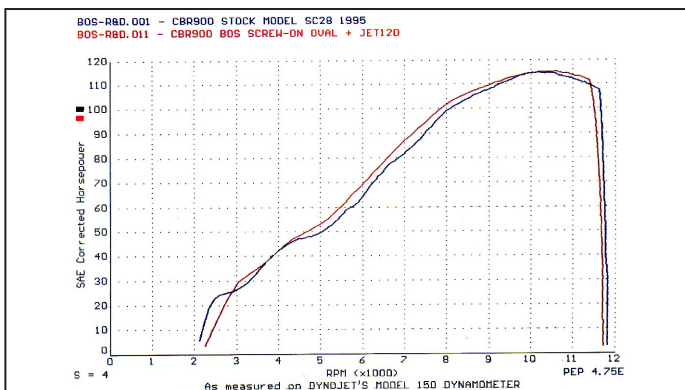

HONDA

CBR 900 R

SCREW-ON OVAL TILL 97

Motorcode
SC29
-97

PARTS

Pos	Qty	Description	Aluminium	Carbon	Titanium
1	1	Muffler sport	299052	299053	299033
	1	Muffler appr.	299178	299179	299180
2	1	Mounting bracket	227015	←	←
3	2	Bolt M6X20	408032	←	←
4	3	Bolt M8X16	408053	←	←
5	1	dB eater (sport)	241001	←	←

ORDER NUMBER

1310290A - Alu sport
1310290C - Carbon sport
1310290T - Titanium sport

1310290B - Alu approved
1310290D - Carbon approved
1310290U - Titanium approved

Weight original; 3,8 kg, Bos; 2,6 kg
Noiselevel at 5250 rpm of orig.; 91 db(a), Bos; 92-95 db(a)