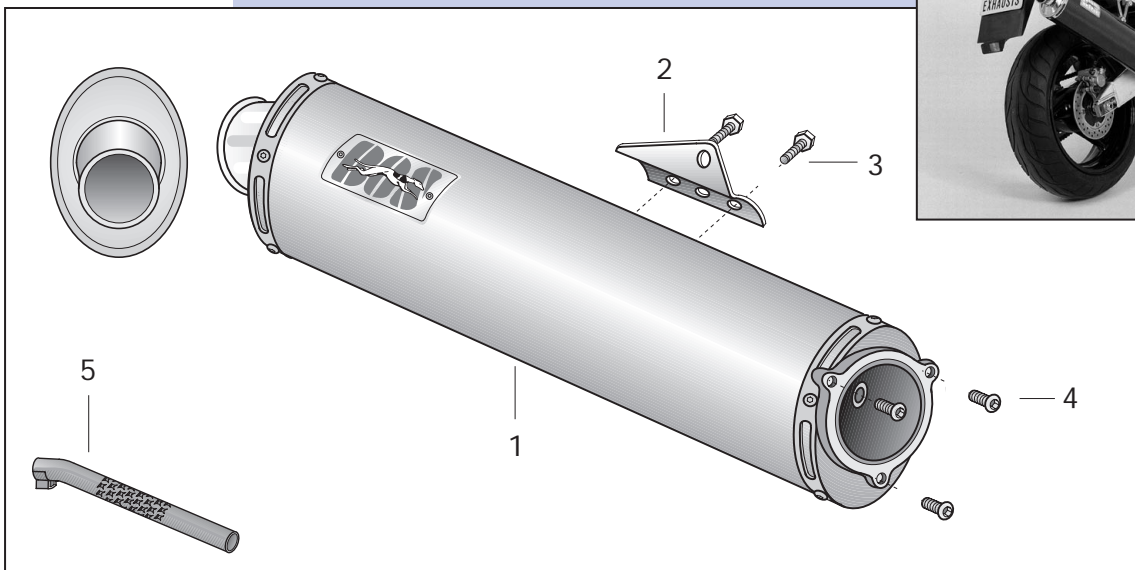

HONDA

CBR 900 R

SCREW-ON OVAL 2000 AND UP

Motorcode

PARTS

Pos	Qty	Description	Aluminium	Carbon	Titanium
1	1	Muffler sport	299246	299248	299250
	1	Muffler appr.	299247	299249	299251
2	1	Mounting bracket	227120	←	←
3	2	Bolt M6X20	408032	←	←
4	3	Bolt M8X12	408054	←	←
5	1	dB eater (sport)	241004	←	←

ORDER NUMBER

- 0010209A - Alu sport
- 0010209C - Carbon sport
- 0010209T - Titanium sport

- 0010209B - Alu approved
- 0010209D - Carbon approved
- 0010209U - Titanium approved

RB10209 - Racing bracket

Weight original; 4,8 kg, Bos; 3,8 kg
 Noiselevel at 5500 rpm of orig.; 92 db(a), Bos; 93 db(a)

TIPS

Also available aluminium racing brackets for mounting without passenger-footpegs. No adjustments necessary improves sound and performance.