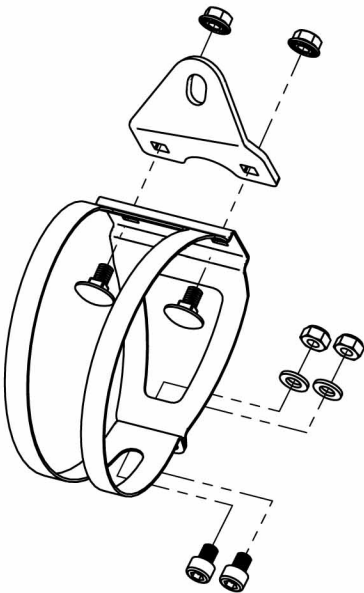

## Specifications

Muffler number: 71298

Weight: 2,2 Kg.

Connection pipe:  $\varnothing 51$

Approval number: Type 1006