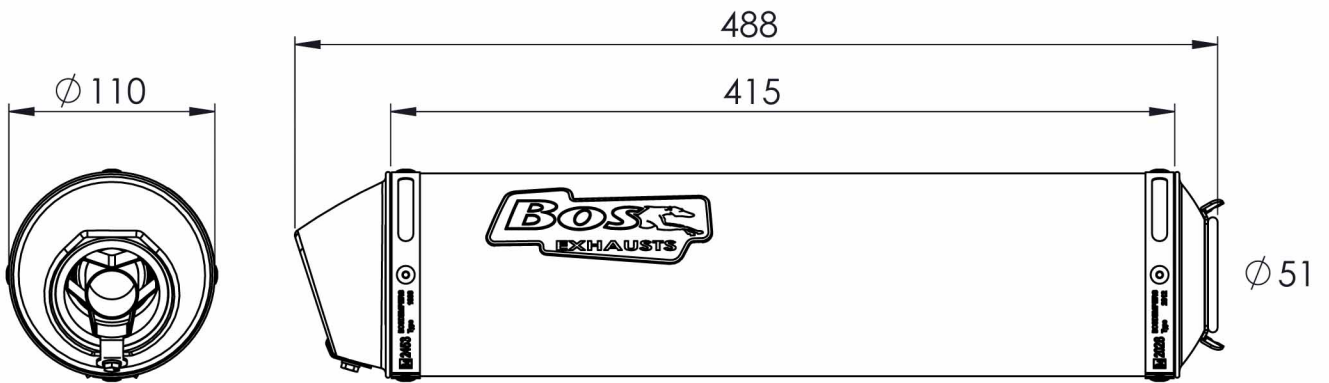

BosOriginal