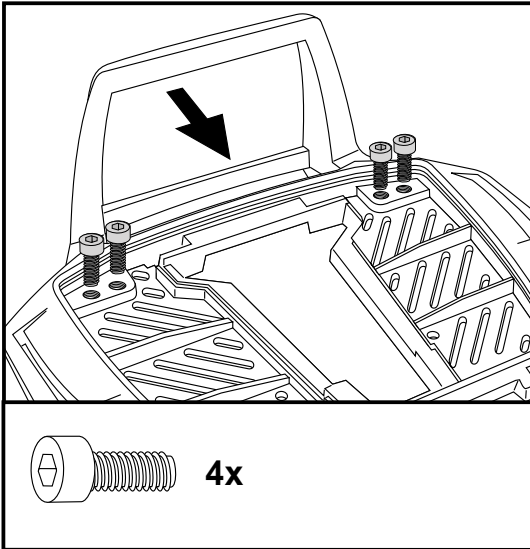

YAMAHA Tracer 700

ab Baujahr 2016 / from date of manufacture 2016

DE MONTAGEANLEITUNG
GB MOUNTING INSTRUCTIONS