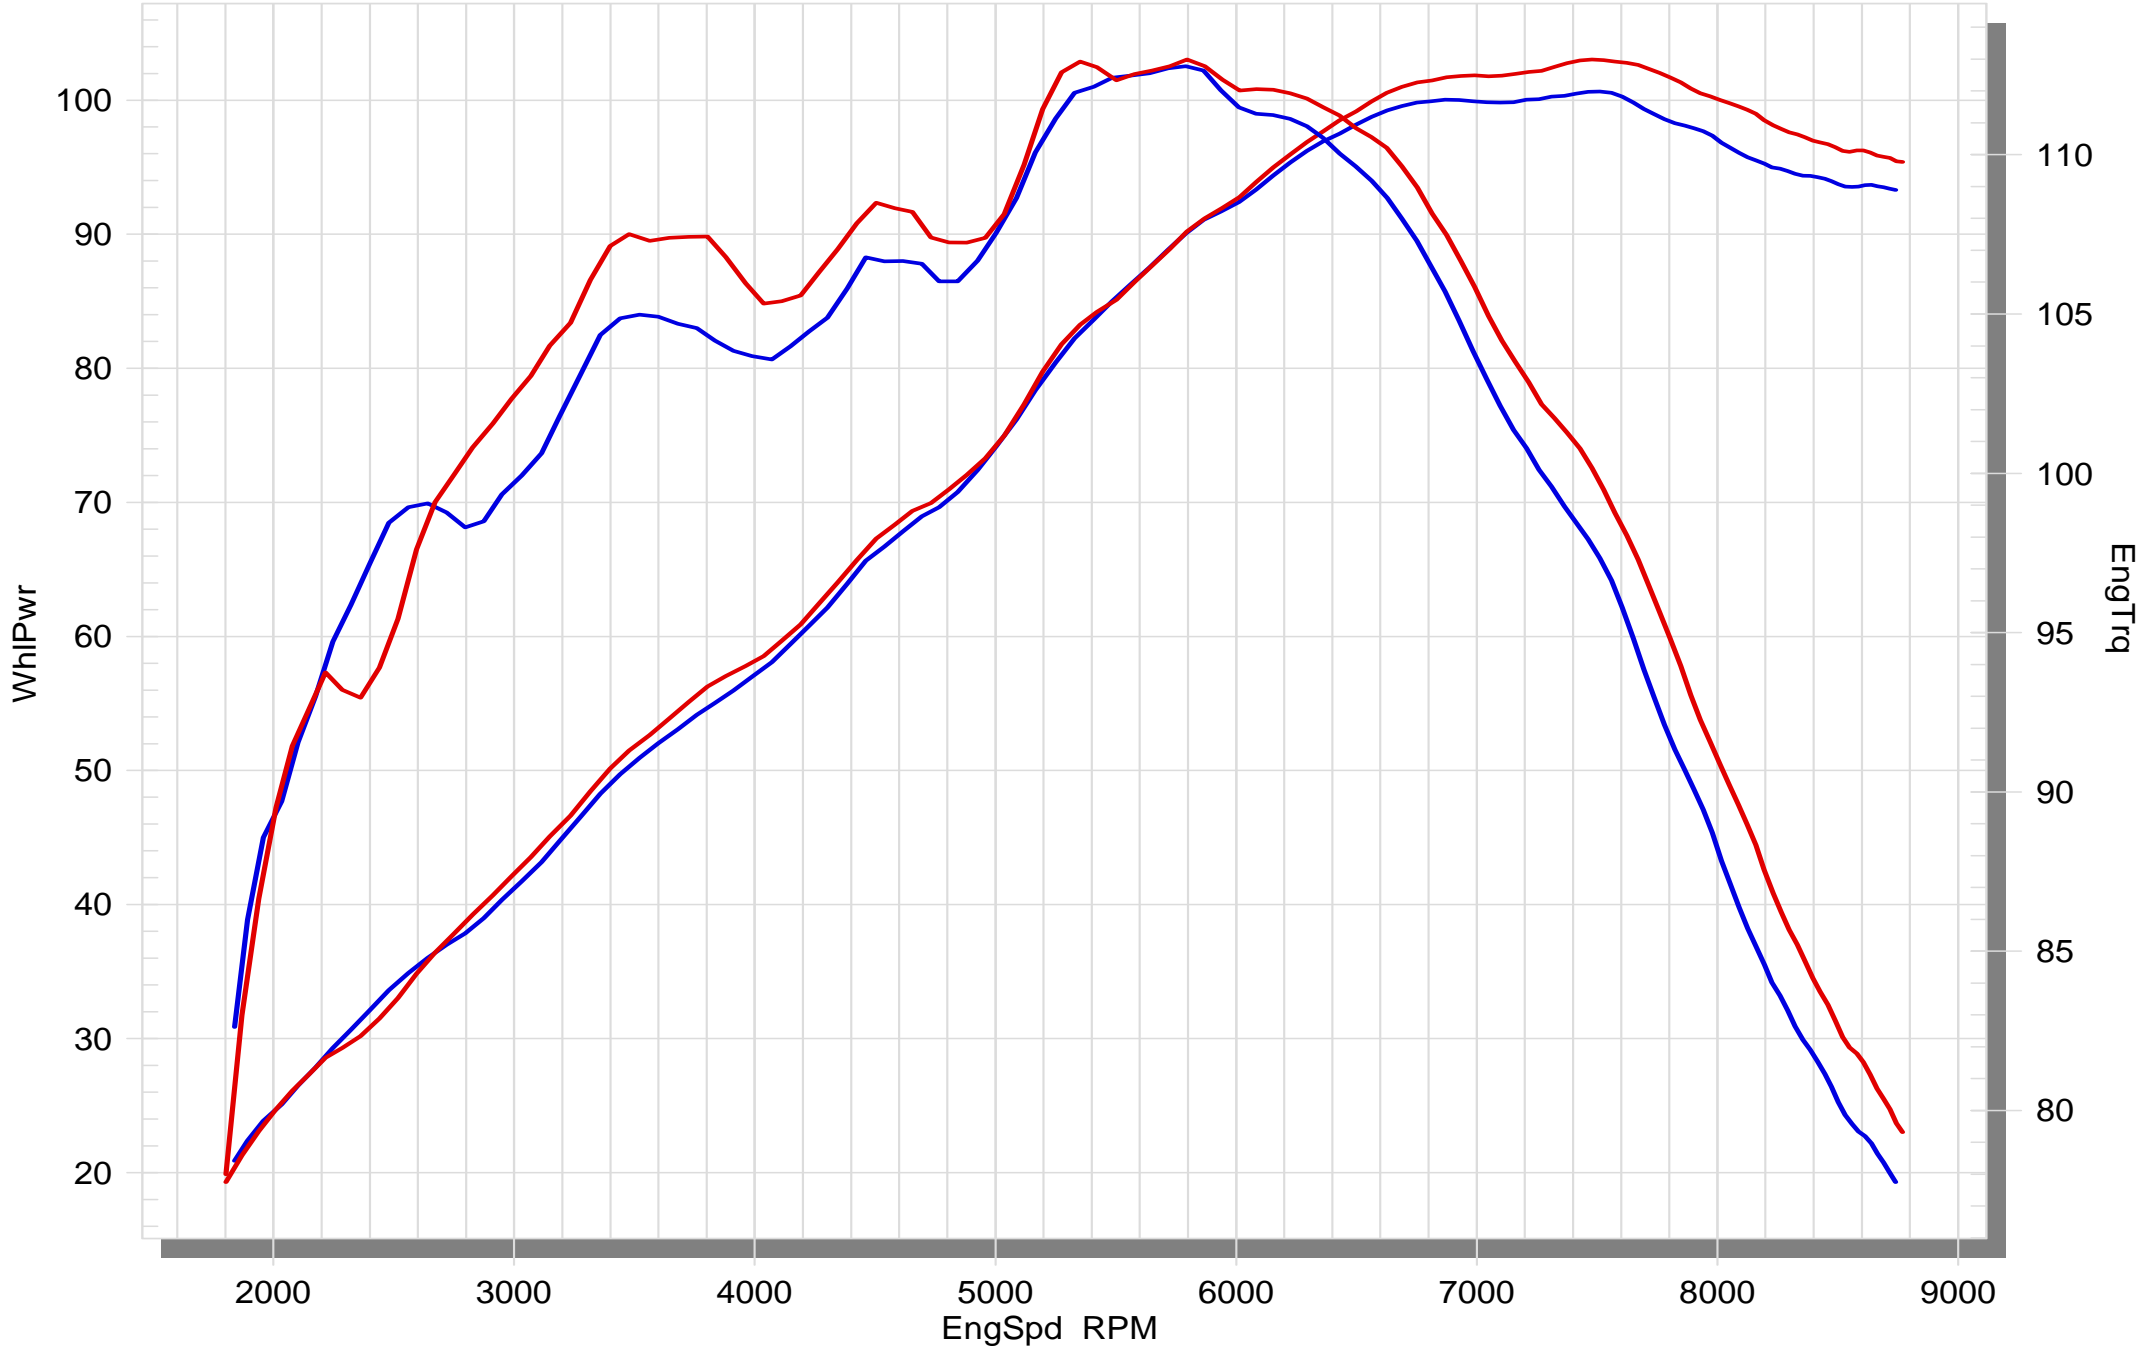

# BMW R1200R

 STOCK

 SLIP-ON WO Noise Insert

# BMW R1200R

STOCK

SLIP-ON W Noise Insert