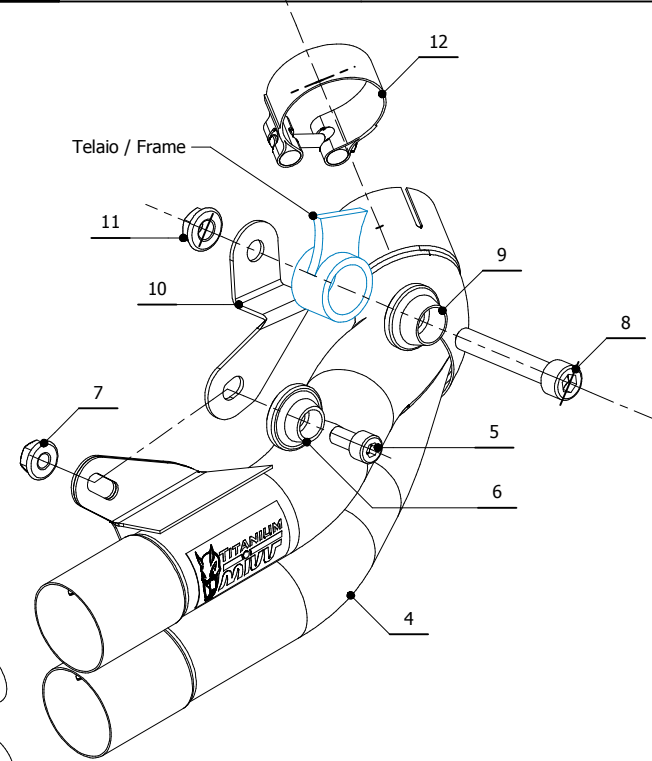

MODEL KAWASAKI Z900

YEAR 2017 -->

LINE SLIP ON

MUFFLER DOUBLE GUN

SCHEMATIC

ELENCO PARTI / PARTS LIST

#	QTÀ / QTY	DESCRIZIONE / DESCRIPTION	CODICE / CODE
1	2	Vite M5 x 8 / Screw M5 x 8	50.73.459.1
2	2	Dado M5 / M5 nut	50.73.267.1
3	2	DB killer / DB killer	50.DK.059.0
4	1	Silenziatore / Muffler	DOUBLE GUN
5	1	Vite M8x16 / Screw M8x16	50.73.575.1
6	1	Rondella in alluminio nera M8 / Black aluminium washer M8	50.73.221.1
7	1	Dado M8 flangiato / Flanged nut M8	50.73.393.1
8	1	Vite M10x60 / Screw M10x60	50.73.135.1
9	1	Rondella in alluminio nera M10 / Black aluminium washer M10	50.73.330.1
10	1	Staffa / Bracket	50.SS.991.0
11	1	Dado M10 flangiato / Flanged nut M10	50.73.332.1
12	1	Fascetta Ø 48/51 mm / Pipe clamp Ø 48/51 mm	50.FA.007.1

PARTI OPZIONALI / OPTIONAL PARTS

COVER IN ACCIAIO / STEEL COVER
50.CR.037.0

APPLICAZIONI / APPLICATIONS

CODICE / CODE	TUBO / PIPE	SILENZIATORE / MUFFLER
K.045.LDG	////	TITANIO / TITANIUM