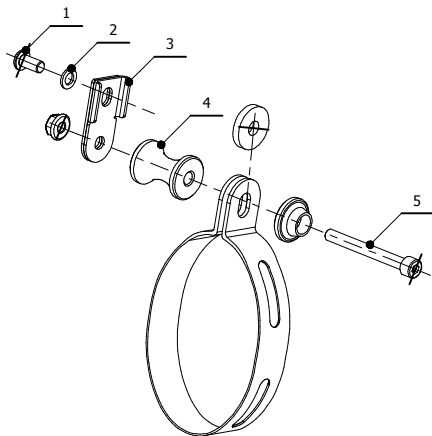

MODEL APRILIA RSV4 APRC
APRILIA TUONO V4 APRC
LINE SLIP ON

YEAR 2011 - 2016
2011 - 2016
MUFFLER SUONO

SCHEMATIC

KIT PEDANA ORIGINALE / ORIGINALE FOOTREST KIT

#	QTÀ / QTY	DESCRIZIONE / DESCRIPTION	CODICE / CODE
1	1	Vite M8 x 16 / Screw M8 x 16	50.73.098.1
2	1	Rondella M8 / Washer M8	50.73.270.1
3	1	Staffa / Bracket	50.SS.581.0
4	1	Distanziale in alluminio / Aluminium spacer (Øe.30 Øi.8,5 h.40)	50.SS.191.1
5	1	Vite M8x70 / Screw M8x70	50.73.086.1

Catalytic Converter
Cod. ACC.033.A1
Optional for A.009.L7 - A.009.L9
Included in A.009.K7 - A.009.K9

ELENCO PARTI / PARTS LIST

#	QTÀ / QTY	DESCRIZIONE / DESCRIPTION	CODICE / CODE
1	1	Vite M5x12 / Screw M5 x 12	50.73.628.1
2	1	Db Killer forato / Drilled DB killer	50.DK.071.0
3	1	Tappo in gomma / Rubber stopper	50.73.266.1
4	1	Silenziatore / Muffler	SUONO 320
5	2	Tassello grande / Rubber big block	50.73.203.1
6	1	Staffa in carbonio / Carbon fiber bracket	50.SS.180.1
7	1	Vite M8x30 / Screw M8x30	50.73.219.1
8	1	Rondella in alluminio nera / Black aluminium washer	50.73.221.1
9	1	Rondella in gomma / Rubber washer	50.73.227.1
10	1	Staffa / Bracket	50.SS.623.0
11	2	Dado M8 flangiato / Flanged nut M8	50.73.052.1
12	2	Vite M8x25 / Screw M8x25	50.73.064.1
13	2	Rondella in alluminio / Aluminium washer	50.73.248.1
14	2	Distanziale in alluminio / Aluminium spacer (Øe.20 Øi.8,5 h.10)	50.SS.070.1
15	1	Rondella M8 / Washer M8	50.73.270.1
16	1	Vite M8 x 16 / Screw M8 x 16	50.73.098.1
17	1	Tube di raccordo / Link pipe	9773A00852
18	1	Fascetta Ø 56/59 mm / Pipe clamp Ø 56/59 mm	50.FA.009.1
19	1	Molla corta / Short Spring	50.73.123.1
20	1	Tube in gomma per molla / Rubber pipe for spring	50.73.210.1