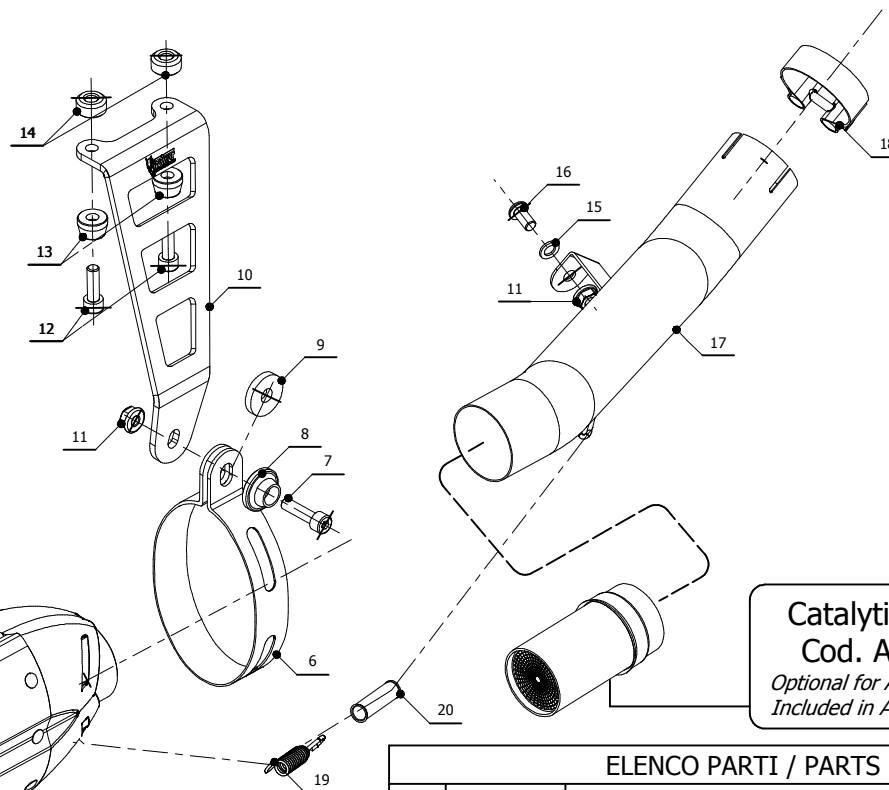

MODEL APRILIA RSV4 APRC
APRILIA TUONO V4 APRC
LINE SLIP ON

YEAR 2011 - 2016
2011 - 2016
MUFFLER SUONO

SCHEMATIC

KIT PEDANA ORIGINALE / ORIGINALE FOOTREST KIT

#	QTÀ / QTY	DESCRIZIONE / DESCRIPTION	CODICE / CODE
1	1	Vite M8 x 16 / Screw M8 x 16	50.73.098.1
2	1	Rondella M8 / Washer M8	50.73.270.1
3	1	Staffa / Bracket	50.SS.581.0
4	1	Distanziale in alluminio / Aluminium spacer (Øe.30 Øi.8,5 h.40)	50.SS.191.1
5	1	Vite M8x70 / Screw M8x70	50.73.086.1

Catalytic Converter
Cod. ACC.033.A1
Optional for A.009.L7 - A.009.L9
Included in A.009.K7 - A.009.K9

ELENCO PARTI / PARTS LIST

#	QTÀ / QTY	DESCRIZIONE / DESCRIPTION	CODICE / CODE
1	1	Vite M5x12 / Screw M5 x 12	50.73.628.1
2	1	Db Killer forato / Drilled DB killer	50.DK.071.0
3	1	Tappo in gomma / Rubber stopper	50.73.266.1
4	1	Silenziatore / Muffler	SUONO 320
5	2	Tassello grande / Rubber big block	50.73.203.1
6	1	Staffa in carbonio / Carbon fiber bracket	50.SS.180.1
7	1	Vite M8x30 / Screw M8x30	50.73.219.1
8	1	Rondella in alluminio nera / Black aluminium washer	50.73.221.1
9	1	Rondella in gomma / Rubber washer	50.73.227.1
10	1	Staffa / Bracket	50.SS.623.0
11	2	Dado M8 flangiato / Flanged nut M8	50.73.052.1
12	2	Vite M8x25 / Screw M8x25	50.73.064.1
13	2	Rondella in alluminio / Aluminium washer	50.73.248.1
14	2	Distanziale in alluminio / Aluminium spacer (Øe.20 Øi.8,5 h.10)	50.SS.070.1
15	1	Rondella M8 / Washer M8	50.73.270.1
16	1	Vite M8 x 16 / Screw M8 x 16	50.73.098.1
17	1	Tube di raccordo / Link pipe	9773A00852
18	1	Fascetta Ø 56/59 mm / Pipe clamp Ø 56/59 mm	50.FA.009.1
19	1	Molla corta / Short Spring	50.73.123.1
20	1	Tube in gomma per molla / Rubber pipe for spring	50.73.210.1