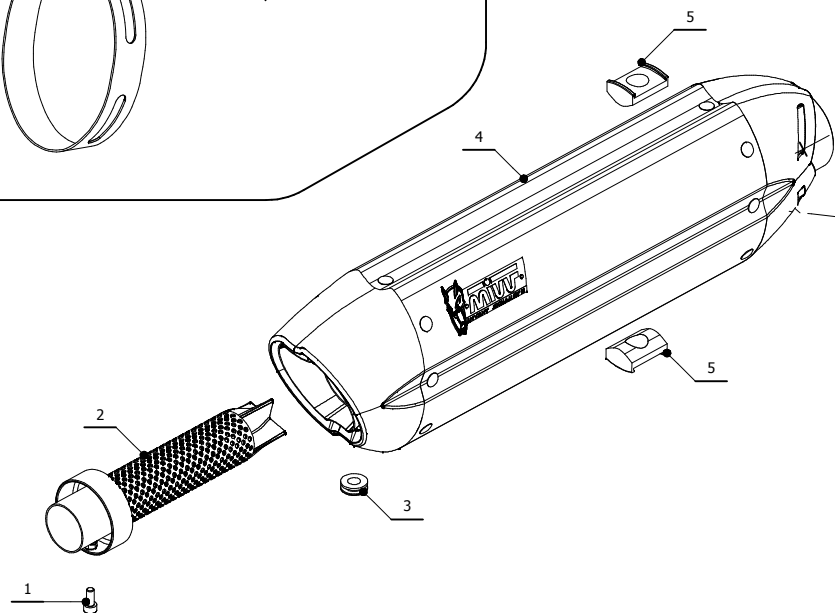

MODEL APRILIA RSV4 APRC
APRILIA TUONO V4 APRC
LINE SLIP ON

YEAR 2011 - 2016
2011 - 2016
MUFFLER SUONO

SCHEMATIC

KIT PEDANA ORIGINALE / ORIGINALE FOOTREST KIT

#	QTÀ / QTY	DESCRIZIONE / DESCRIPTION	CODICE / CODE
1	1	Vite M8 x 16 / Screw M8 x 16	50.73.098.1
2	1	Rondella M8 / Washer M8	50.73.270.1
3	1	Staffa / Bracket	50.SS.581.0
4	1	Distanziale in alluminio / Aluminium spacer (Øe.30 Øi.8,5 h.40)	50.SS.191.1
5	1	Vite M8x70 / Screw M8x70	50.73.086.1

Catalytic Converter
Cod. ACC.033.A1
Optional for A.009.L7 - A.009.L9
Included in A.009.K7 - A.009.K9

ELENCO PARTI / PARTS LIST

#	QTÀ / QTY	DESCRIZIONE / DESCRIPTION	CODICE / CODE
1	1	Vite M5x12 / Screw M5 x 12	50.73.628.1
2	1	Db Killer forato / Drilled DB killer	50.DK.071.0
3	1	Tappo in gomma / Rubber stopper	50.73.266.1
4	1	Silenziatore / Muffler	SUONO 320
5	2	Tassello grande / Rubber big block	50.73.203.1
6	1	Staffa in carbonio / Carbon fiber bracket	50.SS.180.1
7	1	Vite M8x30 / Screw M8x30	50.73.219.1
8	1	Rondella in alluminio nera / Black aluminium washer	50.73.221.1
9	1	Rondella in gomma / Rubber washer	50.73.227.1
10	1	Staffa / Bracket	50.SS.623.0
11	2	Dado M8 flangiato / Flanged nut M8	50.73.052.1
12	2	Vite M8x25 / Screw M8x25	50.73.064.1
13	2	Rondella in alluminio / Aluminium washer	50.73.248.1
14	2	Distanziale in alluminio / Aluminium spacer (Øe.20 Øi.8,5 h.10)	50.SS.070.1
15	1	Rondella M8 / Washer M8	50.73.270.1
16	1	Vite M8 x 16 / Screw M8 x 16	50.73.098.1
17	1	Tube di raccordo / Link pipe	9773A00852
18	1	Fascetta Ø 56/59 mm / Pipe clamp Ø 56/59 mm	50.FA.009.1
19	1	Molla corta / Short Spring	50.73.123.1
20	1	Tube in gomma per molla / Rubber pipe for spring	50.73.210.1