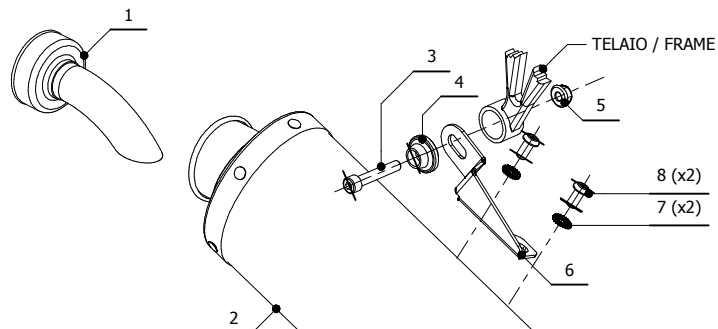

ELENCO PARTI / PARTS LIST			
#	QTÀ / QTY	DESCRIZIONE / DESCRIPTION	CODICE / CODE
1	1	DB killer / DB killer	50.DK.092.0
2	1	Silenziatore / Muffler	OVAL
3	2	Vite M8x45 / Screw M8x45	50.73.602.1
4	2	Rondella in alluminio nera / Black aluminium washer	50.73.221.1
5	1	Dado M8 flangiato / Flanged nut M8	50.73.393.1
6	1	Staffa / Bracket	50.SS.1042.0
7	2	Rondella di sicurezza / Safety washer	50.73.604.1
8	2	Vite M8 x 16 / Screw M8 x 16	50.73.098.1
9	1	Db Killer forato / Drilled DB killer	50.DK.126.0
10	1	Tubo di raccordo / Link pipe	9773S049C1
11	1	Tubo di raccordo / Link pipe	9773S049SE
12	1	Fascetta Ø 44/47 mm / Pipe clamp Ø 44/47 mm	50.FA.006.1
13	2	Fascetta Ø 36/39 mm / Pipe clamp Ø 36/39 mm	50.FA.002.1

Catalytic Converter
Cod. ACC.046.A1
Optional for 74.S.049.LX2
Included in 74.S.049.KX2

APPLICAZIONI / APPLICATIONS

CODICE / CODE	TUBO / PIPE	SILENZIATORE / MUFFLER	NOTE
74.S.049.LX2	INOX / ST.STEEL	INOX / ST.STEEL	CATALYTIC CONVERTER NOT INCLUDED
74.S.049.KX2	INOX / ST.STEEL	INOX / ST.STEEL	CATALYTIC CONVERTER INCLUDED