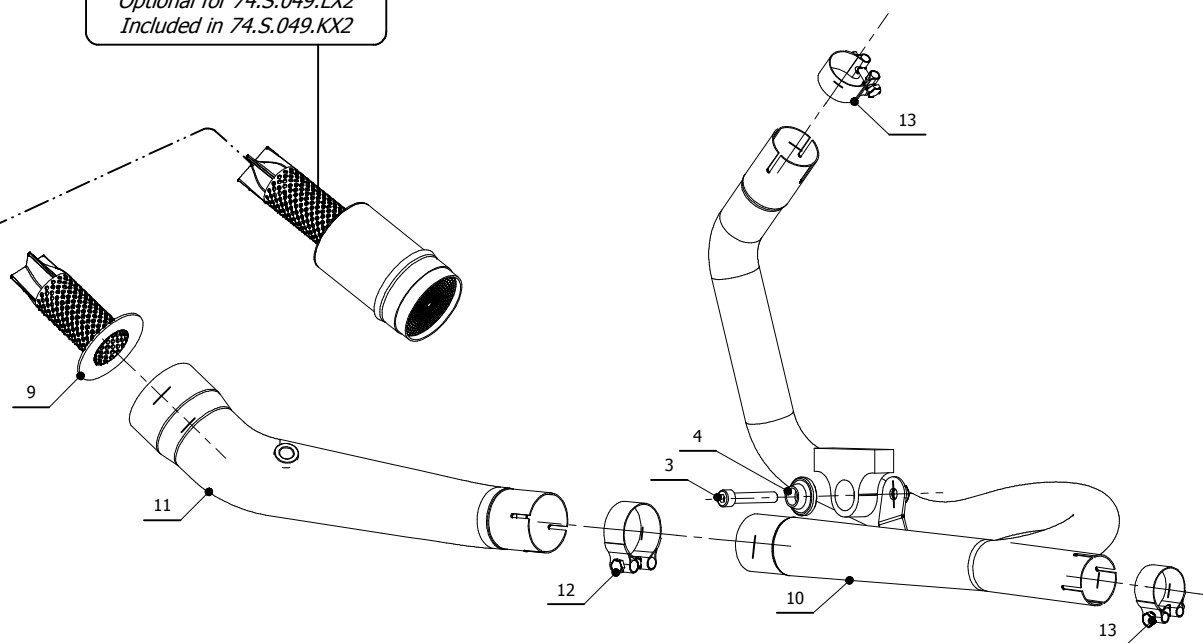

ELENCO PARTI / PARTS LIST			
#	QTÀ / QTY	DESCRIZIONE / DESCRIPTION	CODICE / CODE
1	1	DB killer / DB killer	50.DK.092.0
2	1	Silenziatore / Muffler	OVAL
3	2	Vite M8x45 / Screw M8x45	50.73.602.1
4	2	Rondella in alluminio nera / Black aluminium washer	50.73.221.1
5	1	Dado M8 flangiato / Flanged nut M8	50.73.393.1
6	1	Staffa / Bracket	50.SS.1042.0
7	2	Rondella di sicurezza / Safety washer	50.73.604.1
8	2	Vite M8 x 16 / Screw M8 x 16	50.73.098.1
9	1	Db Killer forato / Drilled DB killer	50.DK.126.0
10	1	Tubo di raccordo / Link pipe	9773S049C1
11	1	Tubo di raccordo / Link pipe	9773S049SE
12	1	Fascetta Ø 44/47 mm / Pipe clamp Ø 44/47 mm	50.FA.006.1
13	2	Fascetta Ø 36/39 mm / Pipe clamp Ø 36/39 mm	50.FA.002.1

Catalytic Converter
Cod. ACC.046.A1
Optional for 74.S.049.LX2
Included in 74.S.049.KX2

APPLICAZIONI / APPLICATIONS

CODICE / CODE	TUBO / PIPE	SILENZIATORE / MUFFLER	NOTE
74.S.049.LX2	INOX / ST.STEEL	INOX / ST.STEEL	CATALYTIC CONVERTER NOT INCLUDED
74.S.049.KX2	INOX / ST.STEEL	INOX / ST.STEEL	CATALYTIC CONVERTER INCLUDED