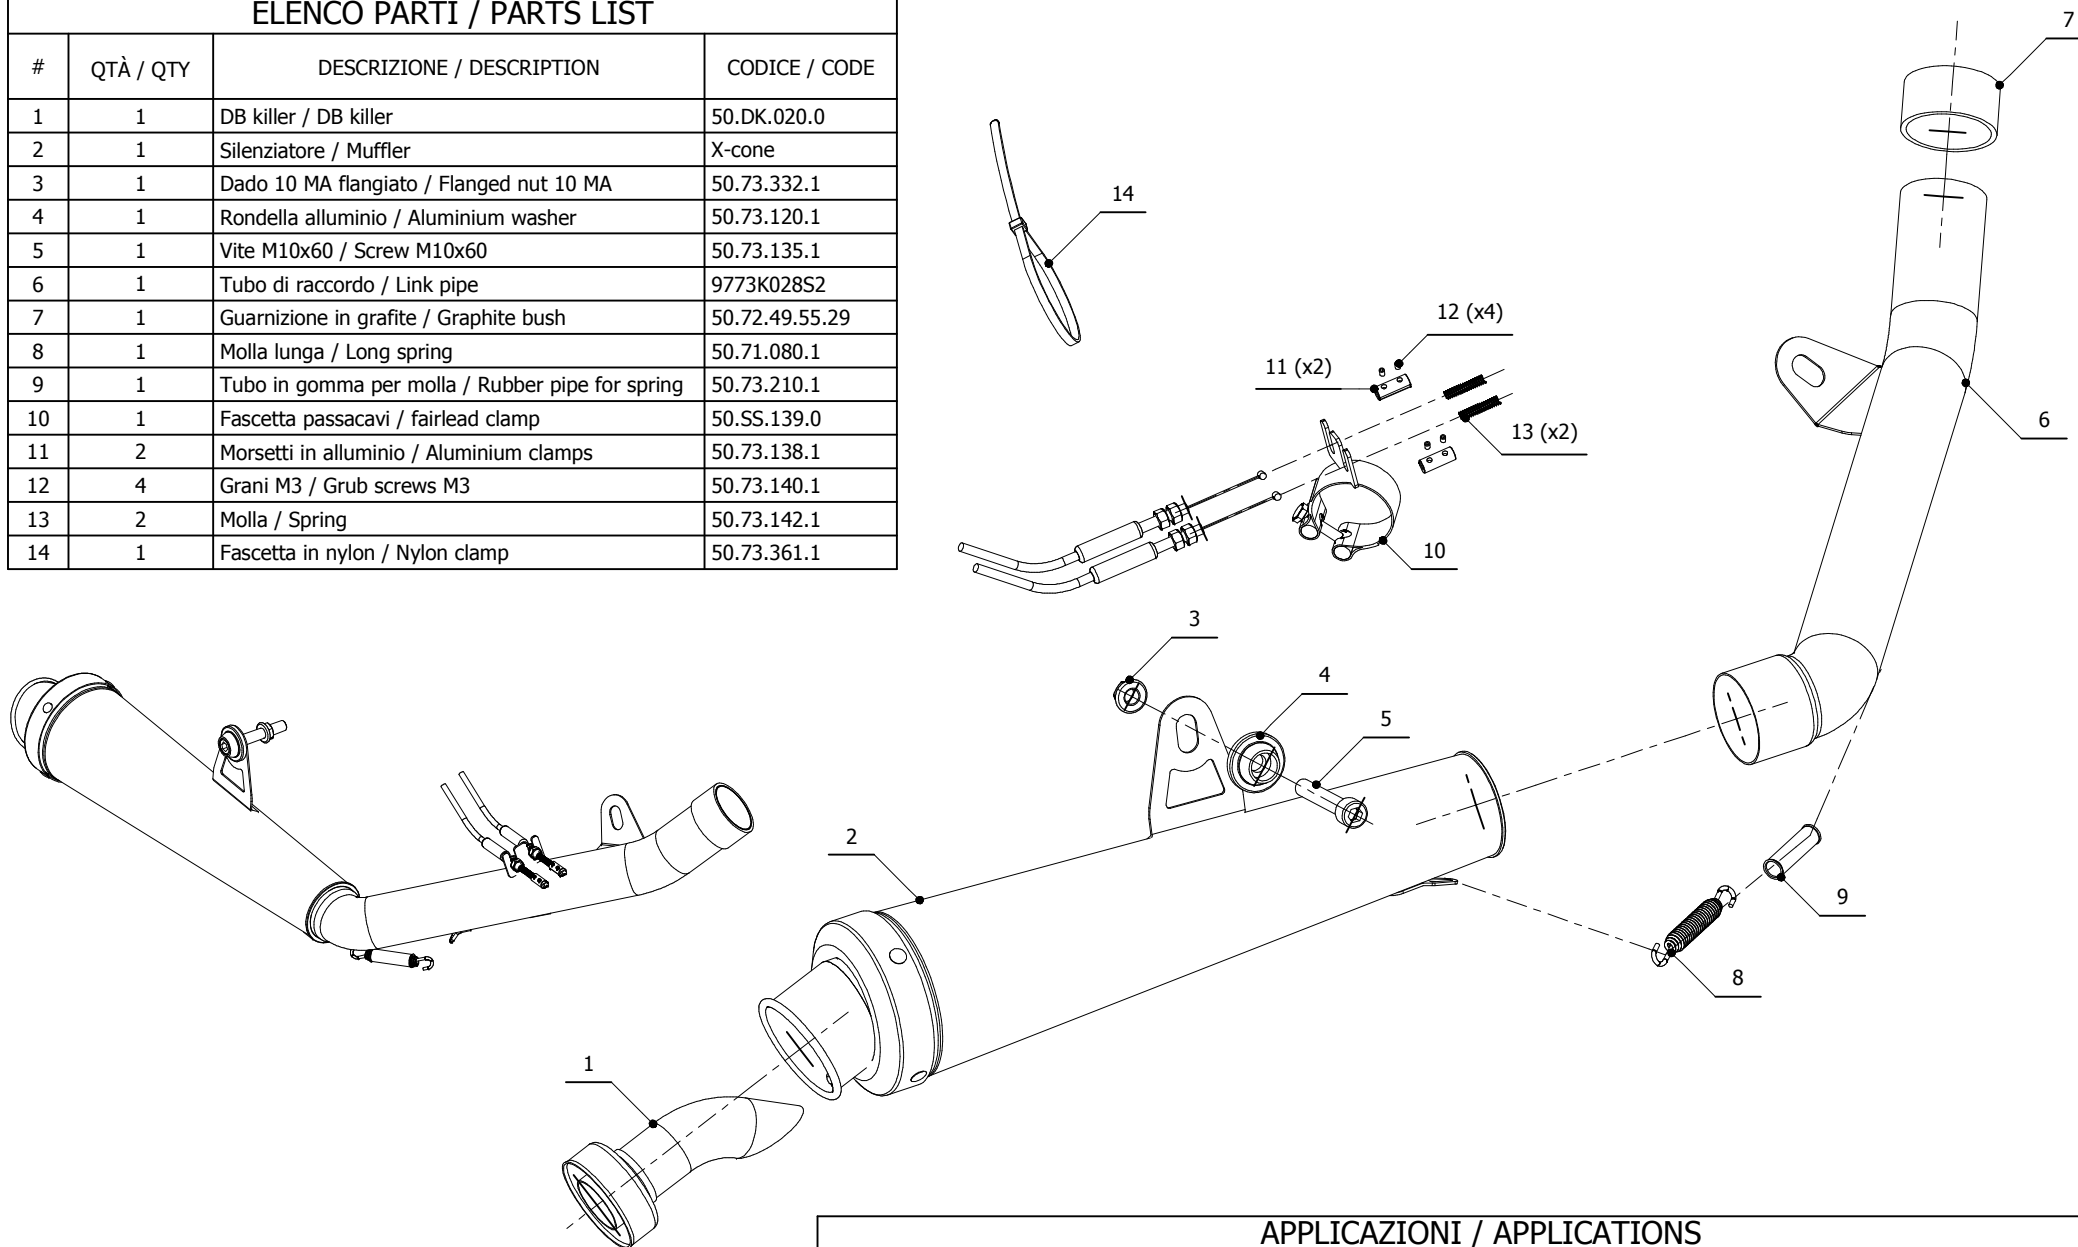

MODEL KAWASAKI Z 750 R

YEAR 2012-->

LINE SPORT

MUFFLER X-CONE

SCHEMATIC

ELENCO PARTI / PARTS LIST

#	QTÀ / QTY	DESCRIZIONE / DESCRIPTION	CODICE / CODE
1	1	DB killer / DB killer	50.DK.020.0
2	1	Silenziatore / Muffler	X-cone
3	1	Dado 10 MA flangiato / Flanged nut 10 MA	50.73.332.1
4	1	Rondella alluminio / Aluminium washer	50.73.120.1
5	1	Vite M10x60 / Screw M10x60	50.73.135.1
6	1	Tubo di raccordo / Link pipe	9773K028S2
7	1	Guarnizione in grafite / Graphite bush	50.72.49.55.29
8	1	Molla lunga / Long spring	50.71.080.1
9	1	Tubo in gomma per molla / Rubber pipe for spring	50.73.210.1
10	1	Fascetta passacavi / fairlead clamp	50.SS.139.0
11	2	Morsetti in alluminio / Aluminium clamps	50.73.138.1
12	4	Grani M3 / Grub screws M3	50.73.140.1
13	2	Molla / Spring	50.73.142.1
14	1	Fascetta in nylon / Nylon clamp	50.73.361.1

APPLICAZIONI / APPLICATIONS

CODICE / CODE	TUBO / PIPE	SILENZIATORE / MUFFLER	FASCETTA / CLAMP	CODICE OMOL. / HOMOL. CODE
K.028.LC3	INOX / ST. STEEL	INOX / ST. STEEL	///	ME008 e9 1176