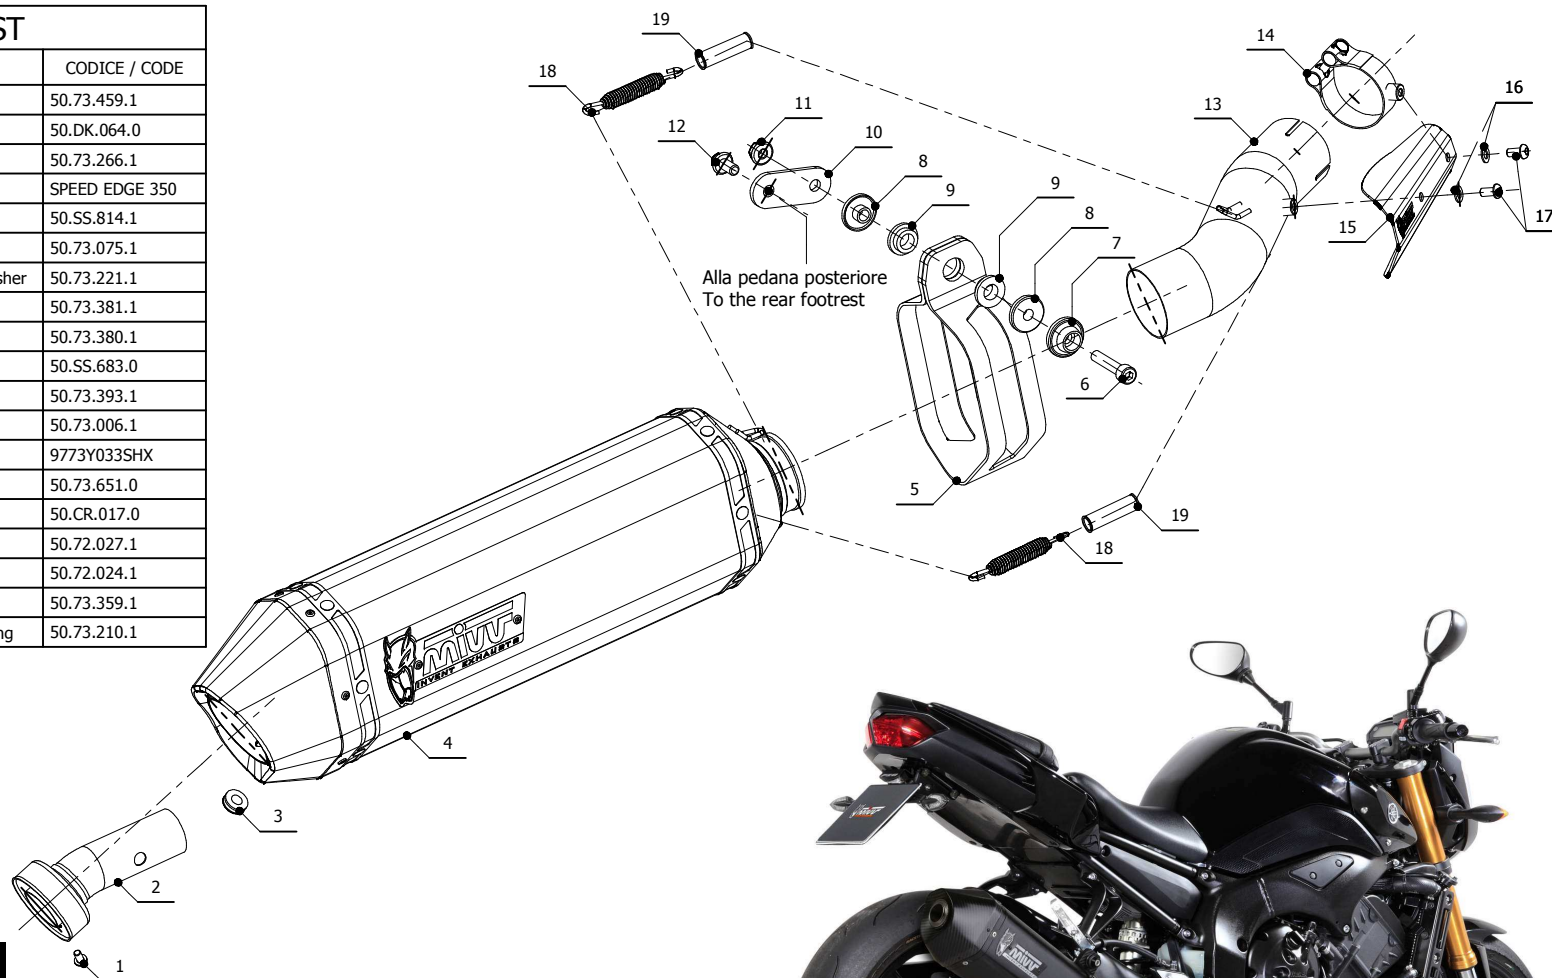

MODEL YAMAHA FZ8 / FAZER 8

YEAR 2010-->

LINE SPORT

MUFFLER SPEED EDGE

SCHEMATIC

ELENCO PARTI / PARTS LIST

#	QTÀ / QTY	DESCRIZIONE / DESCRIPTION	CODICE / CODE
1	1	Vite M5 x 8 / Screw M5 x 8	50.73.459.1
2	1	DB killer / DB killer	50.DK.064.0
3	1	Tappo in gomma / Rubber stopper	50.73.266.1
4	1	Silenziatore / Muffler	SPEED EDGE 350
5	1	Staffa in carbonio / Carbon fiber bracket	50.SS.814.1
6	1	Vite M8x40 / Screw M8x40	50.73.075.1
7	1	Rondella in alluminio nera / Black aluminium washer	50.73.221.1
8	2	Boccola / Bush	50.73.381.1
9	2	Silentblock / Silentblock	50.73.380.1
10	1	Staffa / Bracket	50.SS.683.0
11	1	Dado M8 flangiato / Flanged nut M8	50.73.393.1
12	1	Vite M8x16 / Screw M8x16	50.73.006.1
13	1	Tubo di raccordo / Link pipe	9773Y033SHX
14	1	Fascetta con bussola / Pipe clamp with bush	50.73.651.0
15	1	Copertura in alluminio / Aluminium cover	50.CR.017.0
16	2	Rondella M6 / Washer M6	50.72.027.1
17	2	Vite M6 x 12 / Screw M6 x 12	50.72.024.1
18	2	Molla media / Middle spring	50.73.359.1
19	2	Tubo in gomma per molla / Rubber pipe for spring	50.73.210.1

APPLICAZIONI / APPLICATIONS

CODICE / CODE	TUBO / PIPE	SILENZIATORE / MUFFLER	FASCETTA / CLAMP	CODICE OMOL. / HOMOL. CODE
Y.033.LRX	INOX / ST. STEEL	INOX (COPPE CARBONIO) / ST. STEEL (CARBON CAPS)	CARBONIO / CARBON FIBER	ME047 e9 1356
Y.033.LRB	INOX / ST. STEEL	STEEL BLACK	CARBONIO / CARBON FIBER	ME047 e9 1356