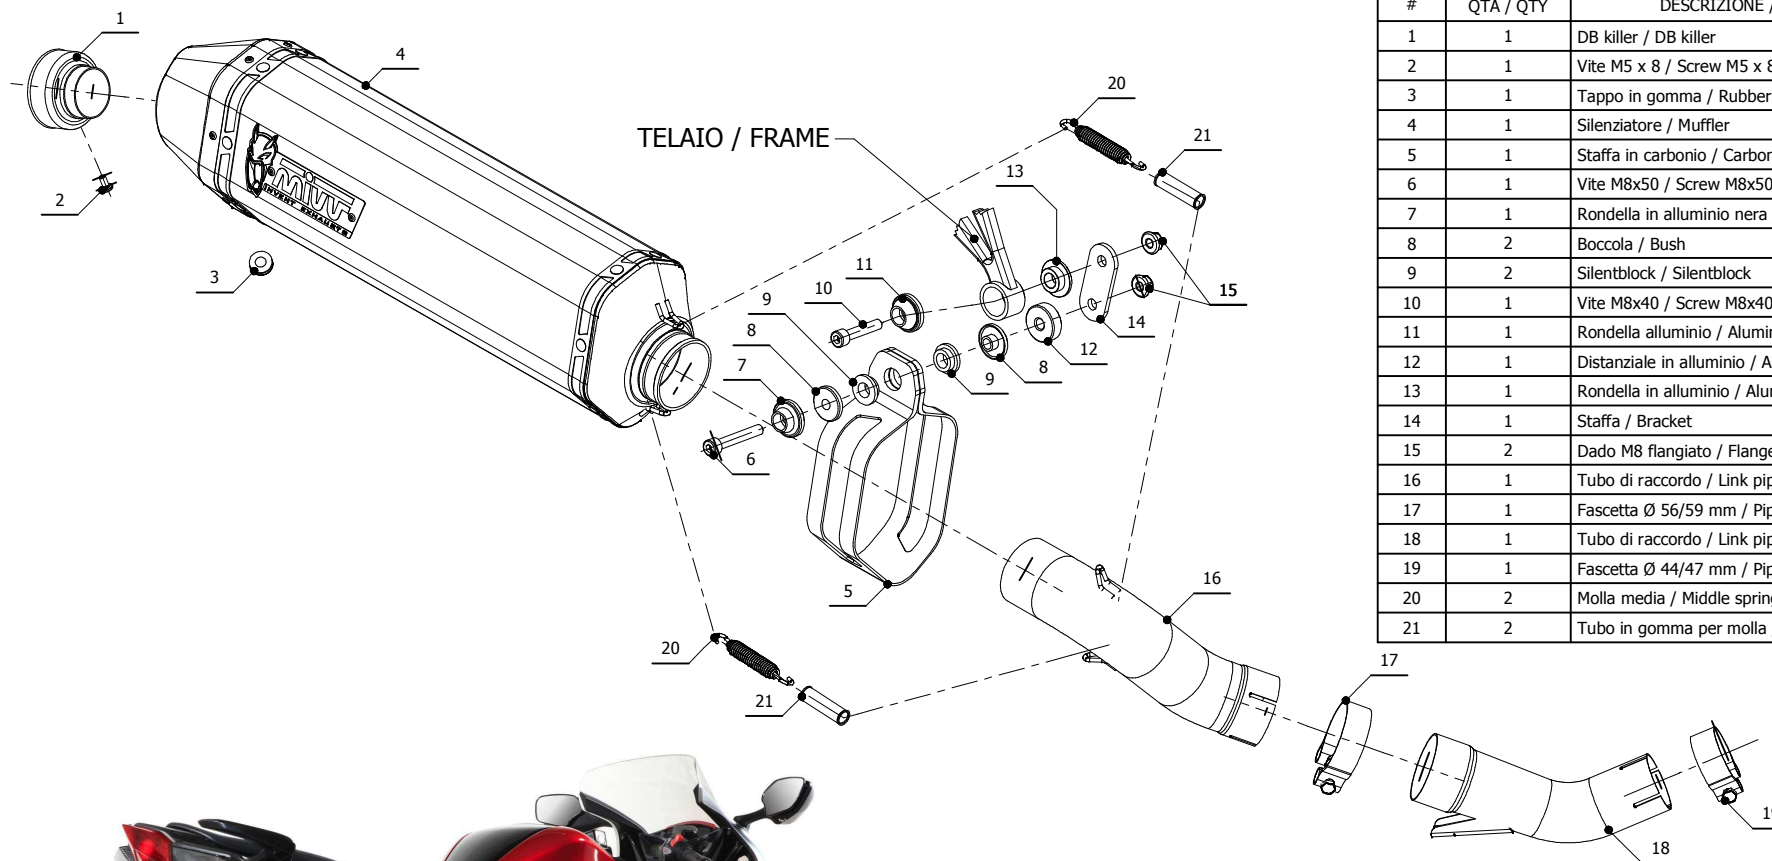

MODEL HONDA VFR 1200

YEAR 2010-->

LINE SPORT

MUFFLER SPEED EDGE (**Bassa / Low**)

SCHEMATIC

ELENCO PARTI / PARTS LIST			
#	QTÀ / QTY	DESCRIZIONE / DESCRIPTION	CODICE / CODE
1	1	DB killer / DB killer	50.DK.086.0
2	1	Vite M5 x 8 / Screw M5 x 8	50.73.459.1
3	1	Tappo in gomma / Rubber stopper	50.73.266.1
4	1	Silenziatore / Muffler	SPEED EDGE 400
5	1	Staffa in carbonio / Carbon fiber bracket	50.SS.814.1
6	1	Vite M8x50 / Screw M8x50	50.73.074.1
7	1	Rondella in alluminio nera / Black aluminium washer	50.73.221.1
8	2	Boccola / Bush	50.73.381.1
9	2	Silentblock / Silentblock	50.73.380.1
10	1	Vite M8x40 / Screw M8x40	50.73.075.1
11	1	Rondella alluminio / Aluminium washer	50.73.291.1
12	1	Distanziale in alluminio / Aluminium spacer	50.SS.645.1
13	1	Rondella in alluminio / Aluminium washer	50.73.251.1
14	1	Staffa / Bracket	50.SS.683.0
15	2	Dado M8 flangiato / Flanged nut M8	50.73.393.1
16	1	Tubo di raccordo / Link pipe	9773H048SHXC
17	1	Fascetta Ø 56/59 mm / Pipe clamp Ø 56/59 mm	50.FA.009.1
18	1	Tubo di raccordo / Link pipe	9773H048SHXA
19	1	Fascetta Ø 44/47 mm / Pipe clamp Ø 44/47 mm	50.FA.006.1
20	2	Molla media / Middle spring	50.73.359.1
21	2	Tubo in gomma per molla / Rubber pipe for spring	50.73.210.1

APPLICAZIONI / APPLICATIONS

CODICE / CODE	TUBO / PIPE	SILENZIATORE / MUFFLER	FASCETTA / CLAMP	CODICE OMOL. / HOMOL. CODE
H.048.LRX	INOX / ST. STEEL	INOX (COPPE CARBONIO) / ST. STEEL (CARBON CAPS)	CARBONIO / CARBON FIBER	ME008 e9 1176
H.048.LRB	INOX / ST. STEEL	STEEL BLACK	CARBONIO / CARBON FIBER	ME008 e9 1176