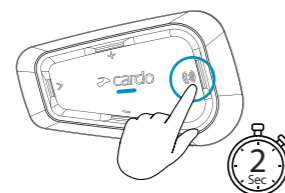

LED Red | LED Rot | LED Rouge | LED rosso

🗨️ Call / End Intercom | Gegensprechanlage rufen / beenden |
Appeler/Raccrocher interphone | Chiama/Termina interfono

Rider A |
Fahrer A |
Motard A |
Motociclista A