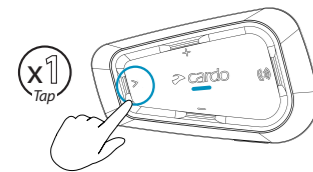

5

cardo
communication in motion

cardosystems.com

Cardo Connect App

cardosystems.com/update

cardosystems.com/support

MAN00571 - MAN POCKET GUIDE SPIRIT EN/DE/FR/IT_A03

▶ Play | Abspielen | Marche | Riproduci