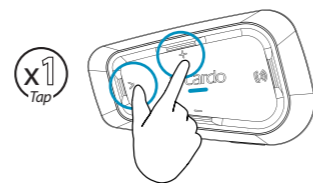

🔗 Share | Freigeben | Partager | Condividi |

🎵 Share Music | Musik freigeben | Partager musique | Condividi musica