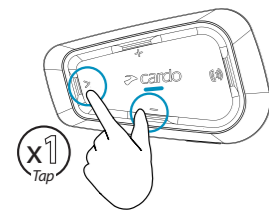

⏸ Pause | Pause | Pause | Pausa