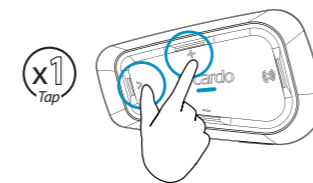

☎️ Share Phone Call | Telefongespräch freigeben | Partager appel |
Condividi telefonata