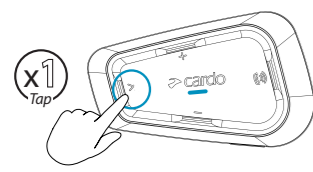

▶ Next | Weiter | Suivant | Successiva