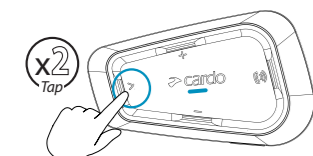

◀ Previous | Zurück | Précédent | Precedente