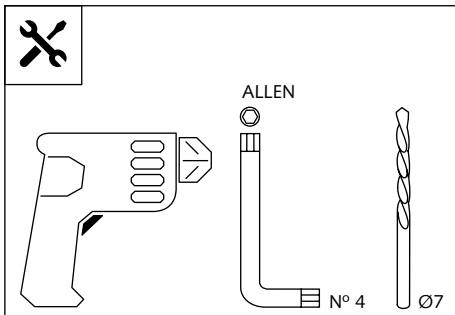

Ref.: 6007 ☐

Ref.: 5852 ☐

Ref.: 5853 ☐

Ahumado/Smoke ☐

Transparente/Clear ☐