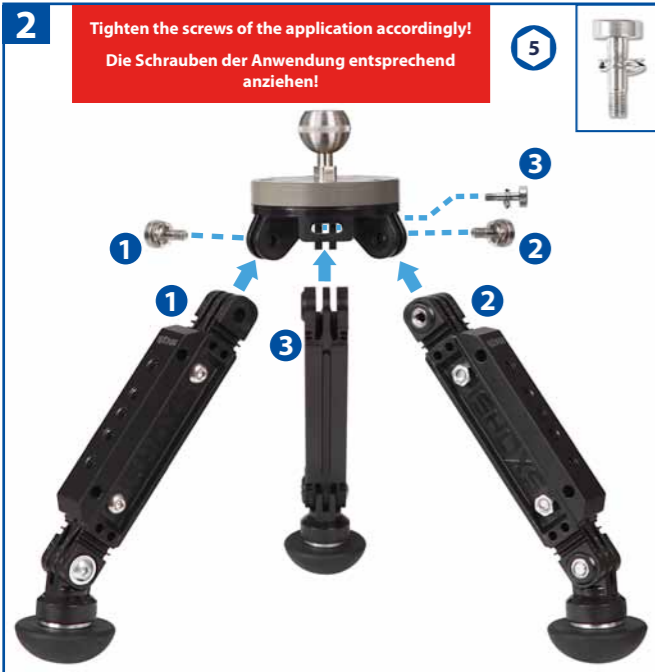

Assembly / Montage