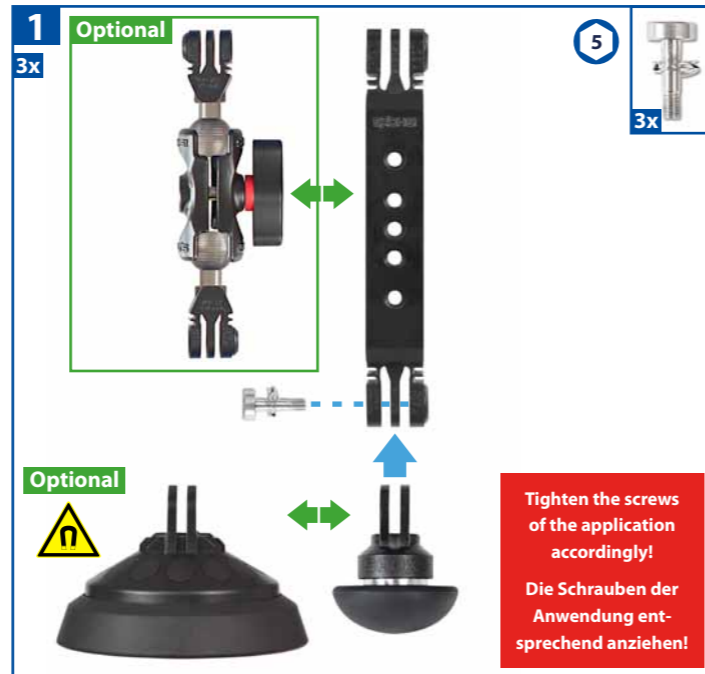

Illustrations and images may show color variants, optional accessories and products from other manufacturers. All trademark rights are the property of their legal rights holder and are used here only for the description or the identification of the devices. Subject to technical changes.

Haftungsausschluss

iSHOXS übernimmt keine Haftung für Unfälle, Verlust oder sonstige Ansprüche, die sich aus der Verwendung dieses Produkts ergeben oder daraus resultieren. In keinem Fall haftet iSHOXS für Folgeschäden, die sich aus der Verwendung dieses Produkts oder eines seiner Teile ergeben. Schäden an iSHOXS Produkten als Folge der Verwendung in Extremsportarten oder als Folge eines Unfalls/Kollision jeglicher Art wird nicht durch Garantie abgedeckt. iSHOXS übernimmt keine Verantwortung für Produktversagen, falls die in dieser Anleitung gezeigten Gebrauchs- und Wartungsrichtlinien nicht beachtet wurden.

Abbildungen und Bilder können Farbvarianten, optionales Zubehör und Produkte anderer Hersteller zeigen. Alle Markenrechte sind Eigentum ihrer gesetzlichen Rechteinhaber und werden hier nur für die Beschreibung oder die Identifizierung der Geräte verwendet. Technische Änderungen vorbehalten.

Assembly / Montage