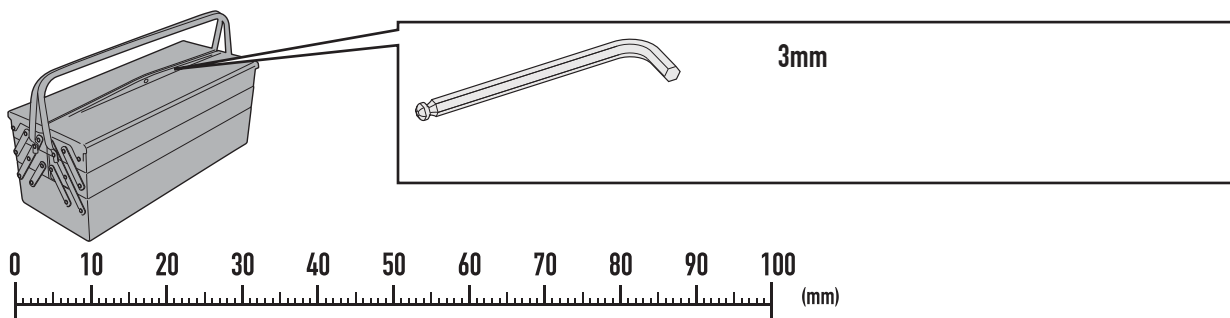

01SKIT

KIT PER SMART BAR/SMART MOUNT - KIT FOR SMART BAR/SMART MOUNT - KIT POUR SMART BAR/SMART MOUNT
KIT FÜR SMART BAR/SMART MOUNT - KIT PARA SMART BAR/SMART MOUNT - KIT PARA SMART BAR/SMART MOUNT

MARCA	MODELLO	850TCEX	855TCEX	860TCEX
HONDA	CTX1300 (2014 - 2015)			X(D)
KTM	DUKE 690 (2012 - 2015)		X	
KTM	950/990 ADVENTURE (2003 - 2014)		X	
KTM	990 SMT (2012 - 2015)		X	
KTM	SUPER DUKE 990		X	
KTM	1190 ADVENTURE / 1190 ADVENTURE R (2013 - 2015)	X		
MOTO GUZZI	STELVIO 1200		X	
TRIUMPH	TIGER SPORT 1050 (2013 - 2015)		X	
TRIUMPH	TIGER 800/TIGER 800XC('11-'14)/TIGER 800 XRX ('15)		X(B)	
TRIUMPH	EXPLORER 1200 XC/SE (12-15)		X(B)	
YAMAHA	MT-09 (2015)		X(B)	
YAMAHA	XT1200ZE SUPER TENERÉ (2014 - 2015)		X(C)